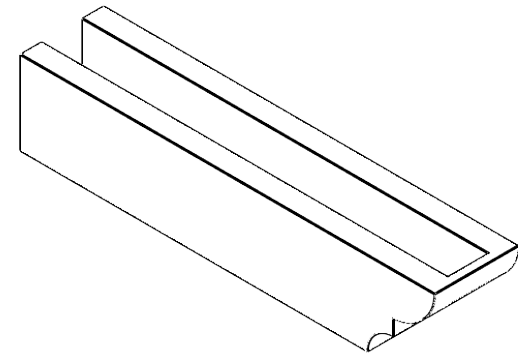

ITEM NUMBER: RFTURO040X04000X20000X004RID00RCPR

4"W X 4"H X 20"L TIMBERTHANE ROUGH CEDAR RIDGEWOOD FAUX WOOD OPEN RAFTER TAIL, 4"L END, PRIMED TAN

SIDE PROFILE

FRONT PROFILE

ISOMETRIC

GENERATED DATE : 03/02/2023

EKENA MILLWORK
2300 WEST MAIN ST.
CLARKSVILLE, TX 75426
TOLL FREE: 866-607-0453
WWW.EKENAMILLWORK.COM

NOTES

1. INSTALLATION TO BE COMPLETED IN ACCORDANCE WITH MANUFACTURER'S SPECIFICATIONS.
2. DRAWING MAY NOT BE TO SCALE
3. THIS DRAWING IS INTENDED FOR DESIGN AND PLANNING PURPOSES ONLY.
4. ALL INFORMATION CONTAINED HEREIN WAS CURRENT AT THE TIME OF DEVELOPMENT BUT MUST BE REVIEWED AND APPROVED BY THE PRODUCT MANUFACTURER TO BE CONSIDERED ACCURATE.
5. TIMBERTHANE ARCHITECTURAL PRODUCTS ARE MADE FROM HIGH DENSITY URETHANE AND COME FACTORY PRIMED