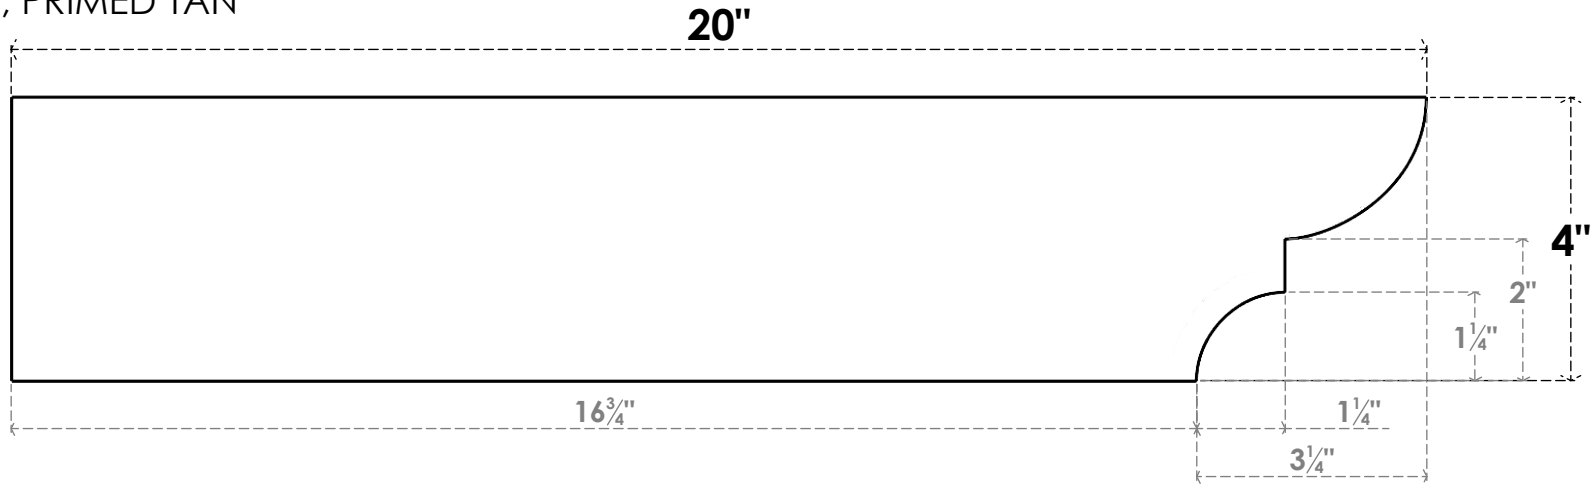

ITEM NUMBER: RFTURO040X04000X20000X004RID00RCPR

4"W X 4"H X 20"L TIMBERTHANE ROUGH CEDAR RIDGEWOOD FAUX WOOD OPEN RAFTER TAIL, 4"L END, PRIMED TAN

SIDE PROFILE

FRONT PROFILE

ISOMETRIC

GENERATED DATE : 03/02/2023