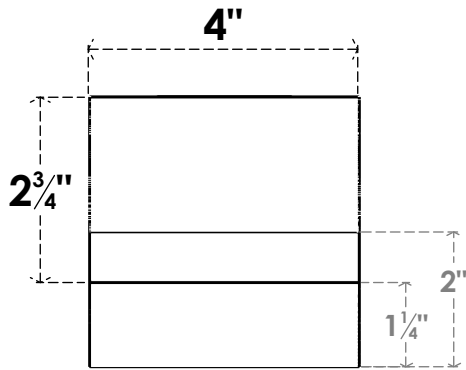

ITEM NUMBER: RFTURO040X04000X20000X004RID00RCPR

4"W X 4"H X 20"L TIMBERTHANE ROUGH CEDAR RIDGEWOOD FAUX WOOD OPEN RAFTER TAIL, 4"L END, PRIMED TAN

SIDE PROFILE

FRONT PROFILE

ISOMETRIC

GENERATED DATE : 03/02/2023